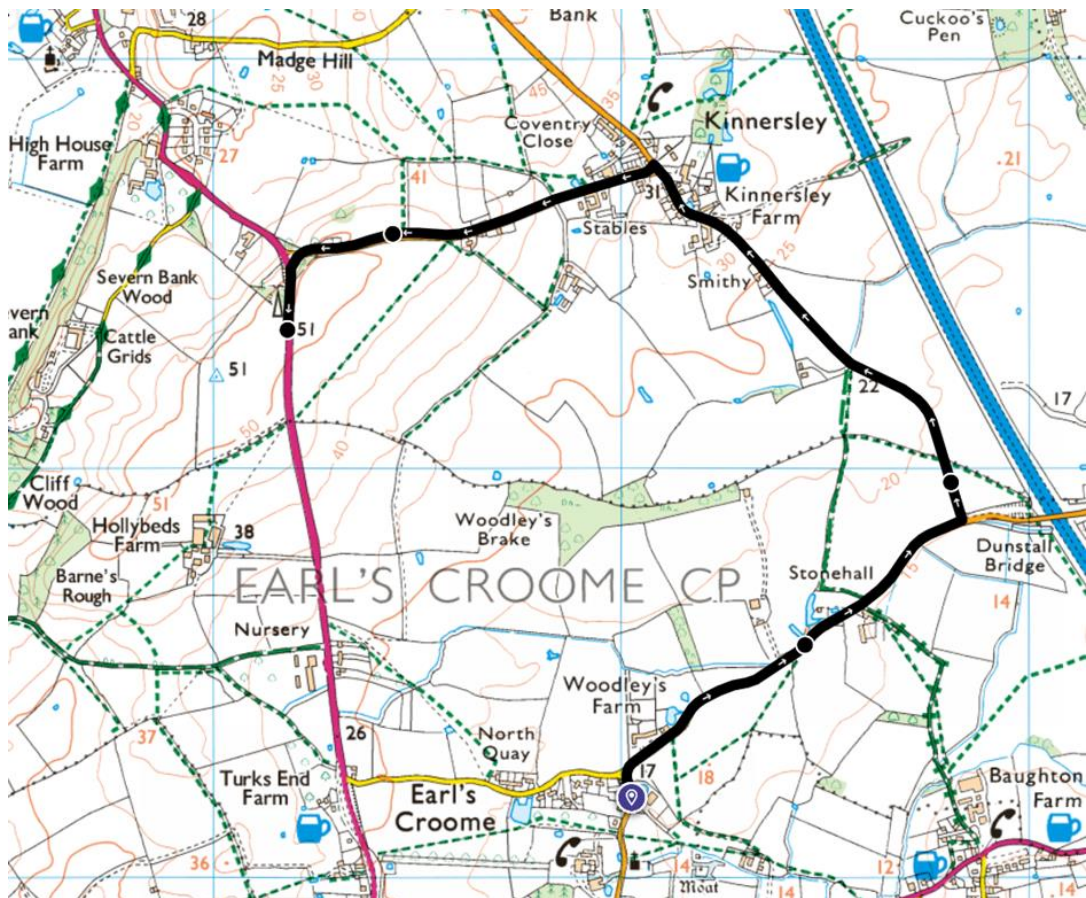

COURSE DETAILS:

PLEASE NOTE CHANGES TO THE START AND FINISH

The start is located SO 8618 4322 Far southern end of Bus Stop on the A38 at the top of the hill south of Severn Stoke. Riders proceed southwards to SO 8642 4147 crossing the traffic island taking the second exit towards Tewkesbury. At SO 8876 3757 the next traffic island riders encircle the roundabout taking the third exit A38 to return. At next island riders take second junction to carry on A38 towards Severn Stoke and Worcester. Riders proceed through Severn Stoke village, finishing at entrance to Tarmac Clifton Quarry SO 8506 4552

Riders should be aware that the road surface descending the hill into Severn Stoke, and the sharp right bend in particular is poor and additional care should be taken

After the event has started riders should not be on the course. Please take note of route to the start from HQ, and from the finish back to HQ

HQ to the Start

From the HQ head North past Quay lane after approx. 500yds take the left signposted Croome Landscape Park. Take the next left at the Royal Oak pub. At the junction with the A38 turn left (with care) up the bank, the bus stop & start will be over the brow of the hill

Finish to HQ

Turn around when safe to do so and ride south back through Severn Stoke village. Half way up Severn Stoke bank take the left turn signposted Kinnersley and Croome. At the end of this lane at the Royal Oak turn right, at the following T-junction turn right, follow the lane back to the HQ