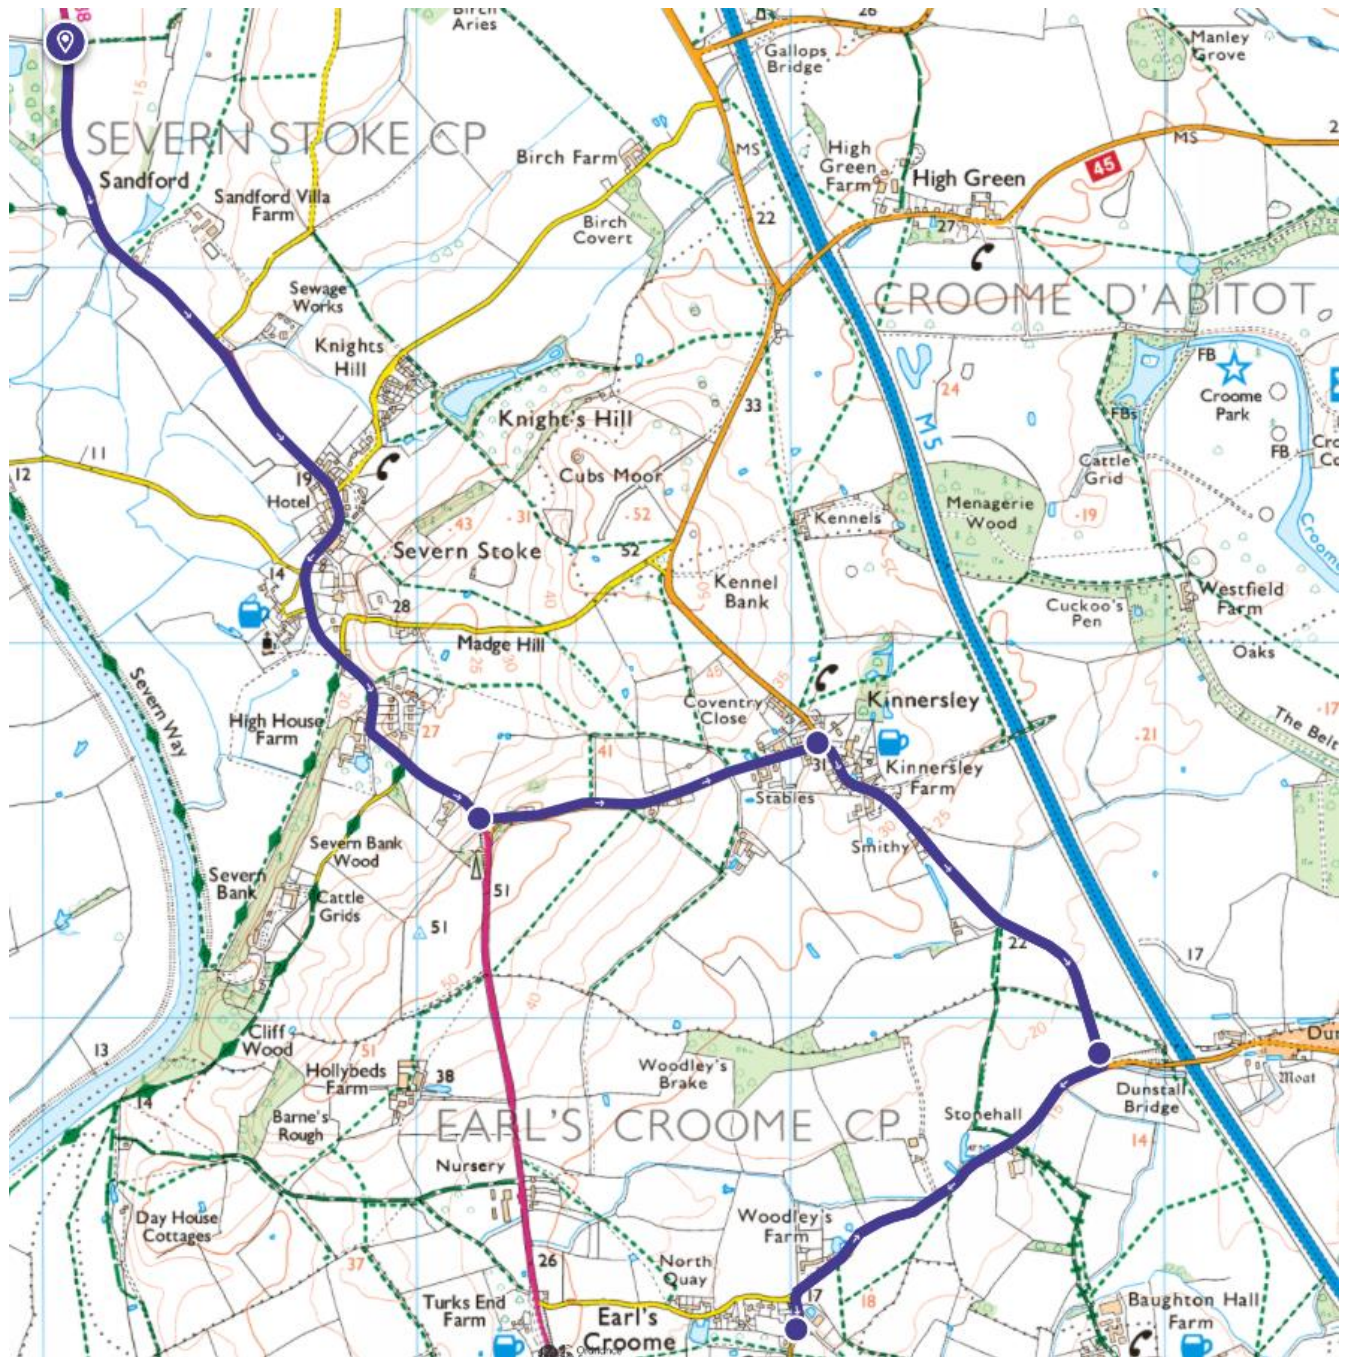

COURSE DETAILS:

PLEASE NOTE CHANGES TO THE START AND FINISH

The start is located SO 8618 4322 Far southern end of Bus Stop on the A38 at the top of the hill south of Severn Stoke. Riders proceed southwards to SO 8642 4147 crossing the traffic island taking the second exit towards Tewkesbury. At SO 8876 3757 the next traffic island riders encircle the roundabout taking the third exit A38 to return. At next island riders take second junction to carry on A38 towards Severn Stoke and Worcester. Riders proceed through Severn Stoke village, finishing at entrance to Tarmac Clifton Quarry SO 8506 4552

Riders should be aware that the road surface descending the hill into Severn Stoke, and the sharp right bend in particular is poor and additional care should be taken

After the event has started riders should not be on the course. Please take note of route to the start from HQ, and from the finish back to HQ

HQ to the Start

From the HQ head North past Quay lane after approx. 500yds take the left signposted Croome Landscape Park. Take the next left at the Royal Oak pub. At the junction with the A38 turn left (with care) up the bank, the bus stop & start will be over the brow of the hill

Finish to HQ

Turn around when safe to do so and ride south back through Severn Stoke village. Half way up Severn Stoke bank take the left turn signposted Kinnersley and Croome. At the end of this lane at the Royal Oak turn right, at the following T-junction turn right, follow the lane back to the HQ